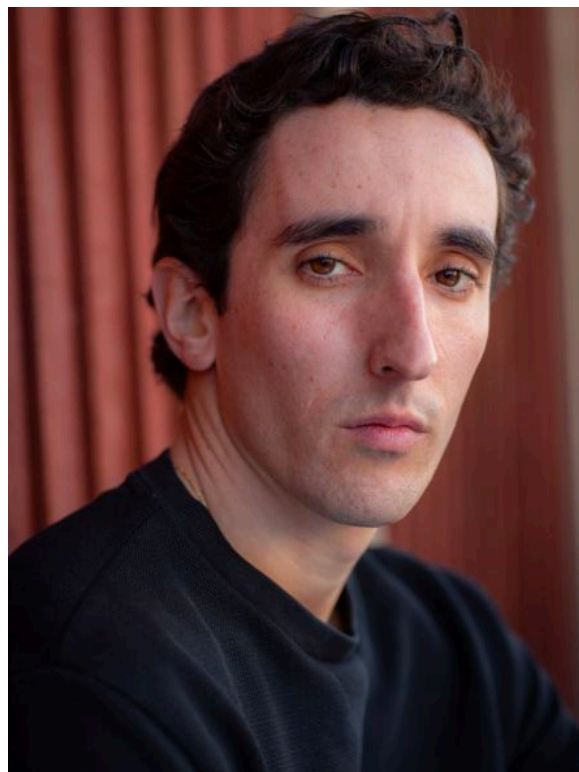

EWENS ABID

Height: 5'10"
Hair Colour: Brown
Eye Colour: Brown
Training: East 15
Represented By: Richard Carey

FILM

Title	Role	Director	Production Co.
Dracula: A Love Tale	TBA	Luc Besson	LBP Productions
À Toute Allure	Pouliquen	Lucas Bernard	Gaumont
Tuesday	Abel	Daina Oniunas-Pusic	A24
The Last Rifleman	Raphaël Dubois	Terry Loane	Art Pictures Ltd
Marie-Line Et Son Juge	Le Prévenu	Jean-Pierre Améris	Escazal Films
Last Call <i>Short</i>	n/a	Harry Holland	Meraki Films
Jungle <i>Short</i>	Omar	Alan Hopkins	Dead End Productions Ltd
Nightmares On Wax: Smoker's Delight <i>Short</i>	Rival Dealer	Jamie Whitby	Agile Films
De-Escalation <i>Short</i>	Alexis	Justin Trefgarne	Meraki Films

TELEVISION

Title	Role	Director	Production Co.
Star Wars: Andor (Season 2)	TBA <i>Recurring Role</i>	Various	LucasFilm / Disney+
Black Ops	Sebastian	Ben Gregor	BBC
Madame Blanc (Season 2)	Raimund	Dermot Boyd	Clapperboard / Channel 5
Emily in Paris (Season 3)	Sam	Andrew Fleming	Netflix
Crime	Georges Fournier	David Blair	Buccaneer Media

THEATRE

Title	Role	Director	Production Co.
Belamour: One-Man-Show	Belamour	Zois Pagodas	Y-Axis Theatre

RADIO

Title	Role	Director	Production Co.
Oliver: Lagos to London	Fake Omar/ Lorry Driver	Michael Buffong	BBC Radio 4