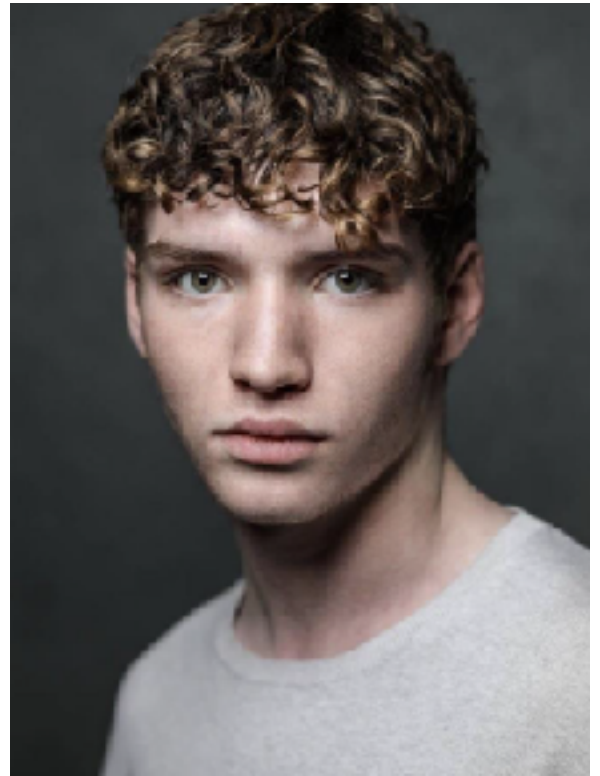

CHARLIE CAIN

Height: 5'10
Hair Colour: Light Brown
Eye Colour: Green
Training: MetFilm
Represented By: Daphne Waring

TELEVISION

Title	Role	Director	Production Co.
Fool Me Once	Louis <i>Recurring</i>	David Moore	Netflix
The Gold	Toby	Aneila Karia & Lawrence Gough	BBC / Paramount+